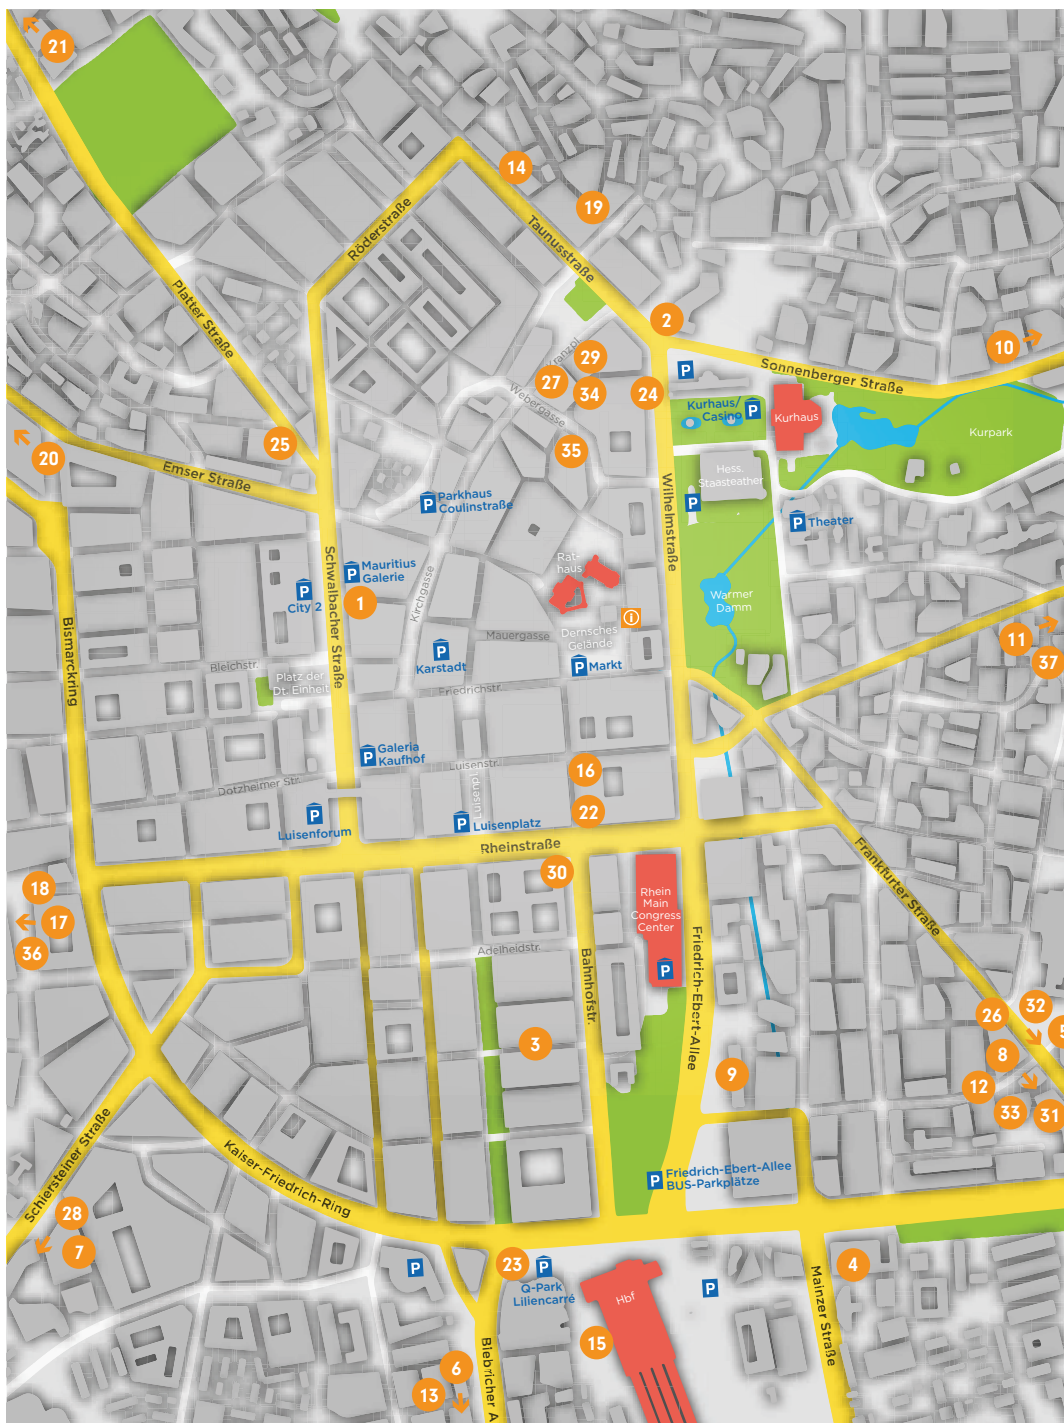

Symbols

	Air conditioned rooms
	Minibar in room
	Non-smoking rooms
	TV in room
	Room telephone
	Room service
	Hotel safe
	Internet/ Email public access
	WiFi connection
	Indoor car park
	Car park
	Pets welcome
	Facilities for the disabled available
	Bar / Café
	Restaurant
	Buffet breakfast
	Indoor swimming pool
	Sauna
	Thermal bath
	Conference room
	Elevator

Type of accommodation

	Hotel
	Bed & Breakfast hotel
	Holiday apartment

Types of rooms

	Single room
	Double room
	Apartment

Price Category

	Price category I
	Price category II
	Price category III
	Holiday apartments
	Camping sites