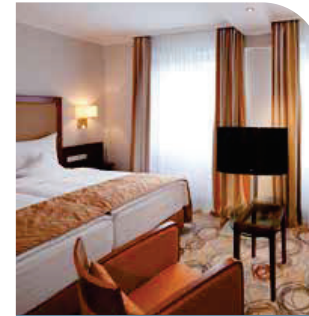

Oranien Hotel & Residences

Warm hospitality, centrally located, privately owned with elegant rooms, suites and apartments. Meeting and event space for up to 120 people. Fresh regional and international cuisine in the Restaurant LINNER and on the spacious garden terrace.

Contact

Platter Straße 2
65193 Wiesbaden
Phone: +49 611 1882-0
Fax: +49 611 1882-200

info@hotel-oranien.de
www.hotel-oranien.de

Distance from

RMCC	1.3 km
Kurhaus	1.2 km
Railway station	1.9 km
City centre	0.6 km

H Type of accommodation | 80 rooms |
I Price category

Prices

SGL PP	€ 104.00 – 225.00
DBL PP	€ 62.00 – 115.00
Buffet breakfast	€ 19.00