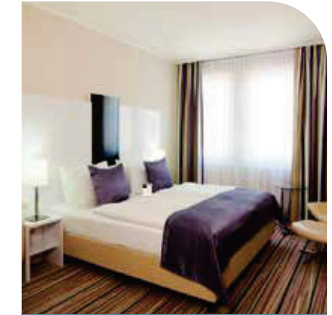

H Type of accommodation | 142 rooms |
I Price category

Prices

SGL PP	from € 110.00
DBL PP	from € 55.00
Buffet breakfast	from € 15.00

Trüffel Hotel

This elegant hotel in the city of Wiesbaden is one of the rare Premium hotels in Germany. The 33 comfortable and modern rooms with very luxurious bathrooms are also very well equipped.

H Type of accommodation | 216 rooms |
II Price category

Prices

SGL PP	from € 89.00
DBL PP	from € 44.50
Buffet breakfast	€ 17.00

Klemm

Behind a historic facade welcomes you Hotel Klemm with an excellent atmosphere of modern, individually designed rooms. Every room is different. Depending on your mood and taste – you will find the right one.

Prices

SGL PP	from € 82.00
DBL PP	from € 60.00
Buffet breakfast	included

Mercure Hotel Wiesbaden City

In the heart of Wiesbaden. Generously sized rooms with many extras, swimming pool & sauna, Parking is available (subject to a fee). Bar and Restaurant are directly in the hotel. 6 meeting rooms for up to 180 people. Enjoy the comfort and first-class service.

Prices

SGL PP	€ 89.00 – 229.00
DBL PP	€ 54.50 – 149.50
Buffet breakfast	€ 21.00

Motel One

The hotel is next to the main railway station and the Lili mall. The rooms are stylish and with modern design. The casino or the Kurhaus Wiesbaden can be reached in a few minutes. All rooms are equipped with A/C, SAT-TV, free WiFi access.