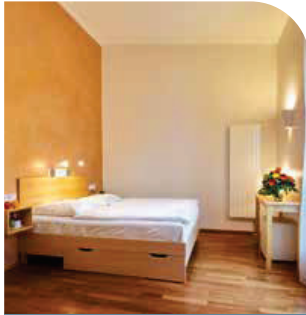

H Type of accommodation | 216 rooms |
II Price category

Prices

SGL PP	from € 89.00
DBL PP	from € 44.50
Buffet breakfast	€ 17.00

Klemm

Behind a historic facade welcomes you Hotel Klemm with an excellent atmosphere of modern, individually designed rooms. Every room is different. Depending on your mood and taste – you will find the right one.

H Type of accommodation | 209 rooms |
II Price category

Prices

SGL PP	from € 79.00
DBL PP	from € 48.00
Buffet breakfast	€ 17.00

H Type of accommodation | 76 rooms |
II Price category

Prices

SGL PP	from € 79.00
DBL PP	from € 45.00
Buffet breakfast	€ 18.00

H Type of accommodation | 139 rooms |
II Price category

Prices

SGL PP	from € 89.00
DBL PP	from € 44.50
Buffet breakfast	€ 18.00

H Type of accommodation | 13 rooms |
II Price category

Prices

SGL PP	from € 95.00
DBL PP	from € 64.50
Buffet breakfast	€ 12.50

HG Type of accommodation | 14 rooms |
III Price category

Prices

SGL PP	€45.00 – 65.00
DBL PP	€37.50 – 49.50
Buffet breakfast	€6.00

**Select Hotel
Wiesbaden City**

Very central, ideally located for Kurhaus, Casino and RheinMain CongressCenter, 24h service reception and bar, free WiFi, air conditioned, parking nearby (special tickets).