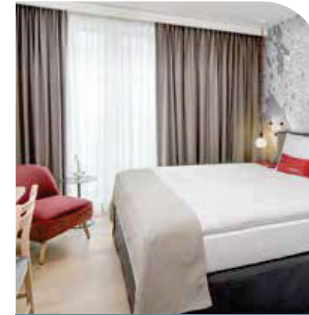

H Type of accommodation | 142 rooms |
I Price category

Prices

SGL PP	from € 110.00
DBL PP	from € 55.00
Buffet breakfast	from € 15.00

Trüffel Hotel

This elegant hotel in the city of Wiesbaden is one of the rare Premium hotels in Germany. The 33 comfortable and modern rooms with very luxurious bathrooms are also very well equipped.

Prices

SGL PP	€ 61.00 – 161.00
DBL PP	€ 44.50 – 110.50
Buffet breakfast	€ 15.00

IntercityHotel Wiesbaden

Stylish design by Matteo Thun, close to the city, and only a few metres from the main railway station, the IntercityHotel is located in the middle of Wiesbaden. Enjoy our rich buffet breakfast as well as regional and seasonal dishes in our restaurant.

H Type of accommodation | 216 rooms |
II Price category

Prices

SGL PP	from € 89.00
DBL PP	from € 44.50
Buffet breakfast	€ 17.00

Klemm

Behind a historic facade welcomes you Hotel Klemm with an excellent atmosphere of modern, individually designed rooms. Every room is different. Depending on your mood and taste – you will find the right one.

Prices

SGL PP	€ 89.00 – 229.00
DBL PP	€ 54.50 – 149.50
Buffet breakfast	€ 21.00

Motel One

The hotel is next to the main railway station and the Lili mall. The rooms are stylish and with modern design. The casino or the Kurhaus Wiesbaden can be reached in a few minutes. All rooms are equipped with A/C, SAT-TV, free WiFi access.