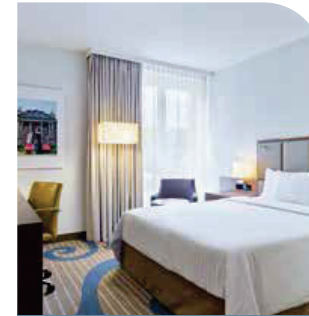

Courtyard by Marriott Wiesbaden-Nordenstadt

Discover Wiesbaden and the Rhine-Main region from our hotel in Wiesbaden-Nordenstadt. Enjoy regional and international cuisine in our restaurant. 139 hotel rooms offer every comfort, only a few minutes away from Frankfurt Airport and Wiesbaden city centre.